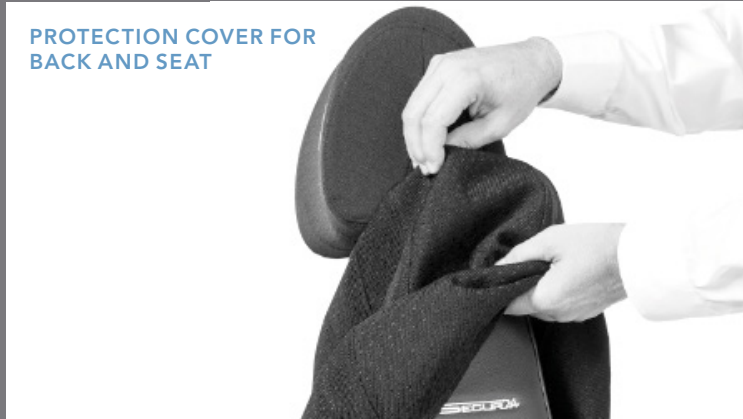

# RH SECUR24

DESIGNED FOR HUMAN PERFORMANCE

RH Secur24 is the ultimate chair for observation and monitoring. Thanks to robust construction and easy-to-reach controls, the chair is easily adapted to users of different length and weight, and ready for constant use during continuous shifts. The ergonomically shaped backrest and extra thick seat cushion can be adjusted in both depth and height for maximum support. Furthermore, the adjustable pelvic support helps provide good posture for all users. Available in two models: RH Secur24 and RH Secur24 Exclusive.

# OPTIONS

HEADREST RH SECUR24 EXCLUSIVE

COAT HANGER IN BLACK

HEADREST SECUR24

WEAPON RECESS

PERFORMANCE • DESIGNED FOR HUMAN

CASTORS FOR HARD OR SOFT FLOORS

HYGIENICAL DISPOSAL COVERS

PROTECTION COVER FOR BACK AND SEAT

ARMREST 8SC. ADJUSTABLE IN HEIGHT & ANGLE

ARMREST 8SC XL WITH ARMREST TOP IN BLACK LEATHER. ADJUSTABLE IN HEIGHT & ANGLE

A wide range of options and accessories are available for the RH Secur24. For more information see our pricelist.