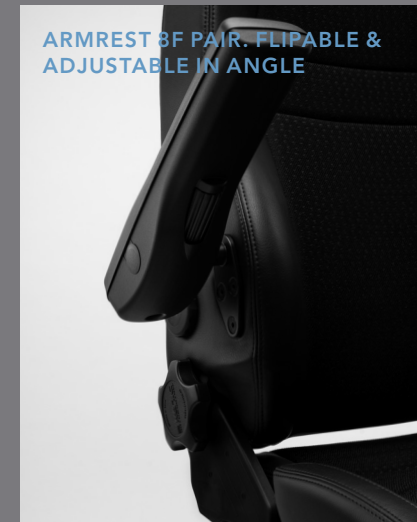

# RH SECUR24

DESIGNED FOR HUMAN PERFORMANCE

RH Secur24 is the ultimate chair for observation and monitoring. Thanks to robust construction and easy-to-reach controls, the chair is easily adapted to users of different length and weight, and ready for constant use during continuous shifts. The ergonomically shaped backrest and extra thick seat cushion can be adjusted in both depth and height for maximum support. Furthermore, the adjustable pelvic support helps provide good posture for all users. Available in two models: RH Secur24 and RH Secur24 Exclusive.

PROTECTION COVER FOR BACK AND SEAT

ARMREST 8SC. ADJUSTABLE IN HEIGHT & ANGLE

ARMREST 8SC XL WITH ARMREST TOP IN BLACK LEATHER. ADJUSTABLE IN HEIGHT & ANGLE

A wide range of options and accessories are available for the RH Secur24. For more information see our pricelist.

FOOTBASE IN BLACK OR POLISHED ALUMINIUM

GAS STEAMS FOR DIFFERENT SEAT HEIGHTS

ARMREST 8F PAIR. FLIPABLE & ADJUSTABLE IN ANGLE

ARMREST 8H PAIR. FLIPABLE, ADJUSTABLE IN HEIGHT & ANGLE

[FLOKK.COM/RH](https://flokk.com/rh)